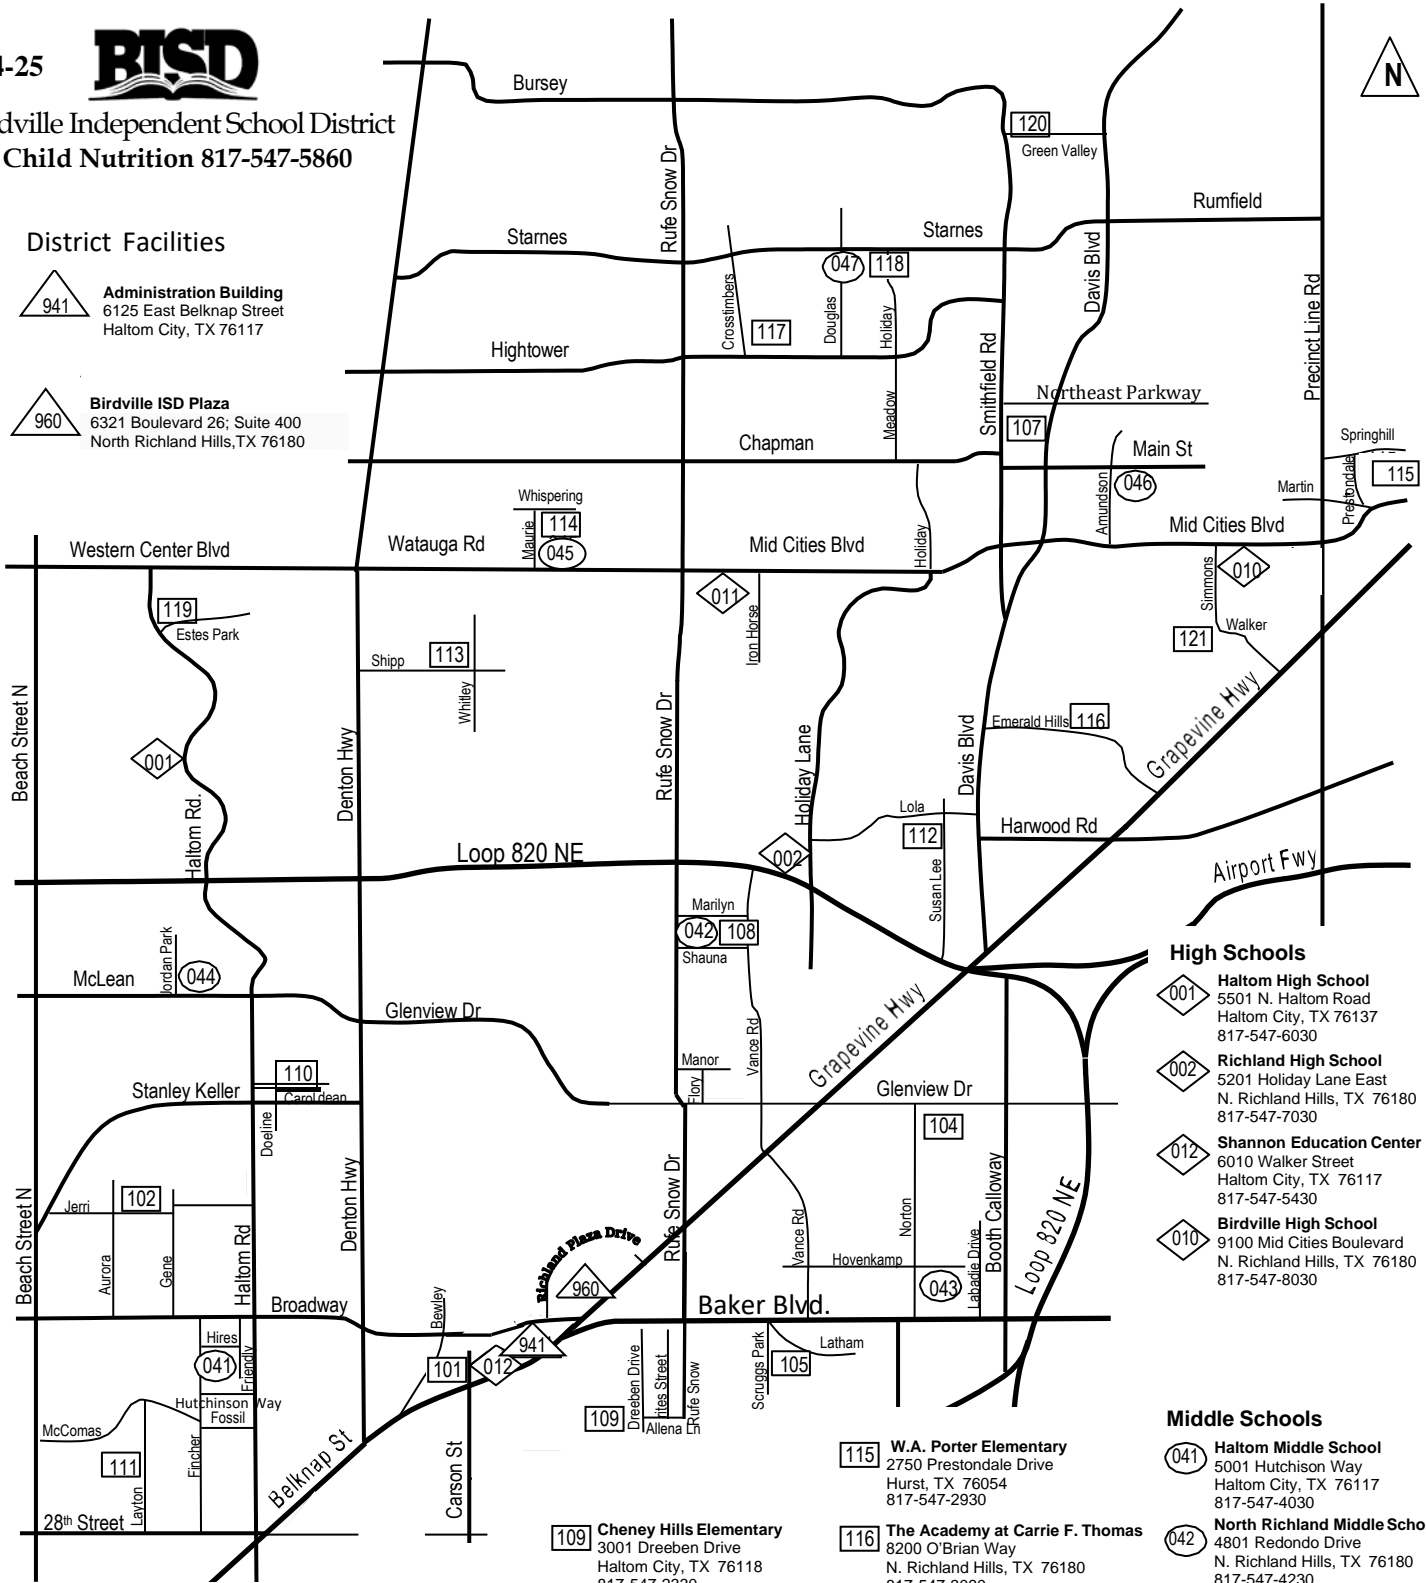

Birdville Independent School District
Child Nutrition 817-547-5860

District Facilities

941 Administration Building
6125 East Belknap Street
Haltom City, TX 76117

960 Birdville ISD Plaza
6321 Boulevard 26; Suite 400
North Richland Hills, TX 76180

5

Elementary Schools

- 101 Birdville Elementary
  3126 Bewley Street
  Haltom City, TX 76117
  817-547-1530
- 102 David E. Smith Elementary
  3701 Layton Avenue
  Haltom City, TX 76117
  817-547-1630
- 104 Jack C. Binion Elementary
  7400 Glenview Drive
  Richland Hills, TX 76118
  817-547-1830
- 105 Allilene Mullendore Elementary
  3250 Scroggus Park Dr,
  Richland Hills, TX 76118
  817-547-1930
- 107 Smithfield Elementary
  8001 Northeast Parkway
  N. Richland Hills, TX 76182
  817-547-2130
- 108 Snow Heights Elementary
  4801 Vance Road
  N. Richland Hills, TX 76180
  817-547-2230
- 109 Cheney Hills Elementary
  3001 Dreeben Drive
  Haltom City, TX 76118
  817-547-2330
- 110 O.H. Stowe Elementary
  4201 Rita Lane
  Haltom City, TX 76117
  817-547-2430
- 111 The Academy at West Birdville
  3001 Layton Avenue
  Haltom City, TX 76117
  817-547-2530
- 112 Holiday Heights Elementary
  5221 Susan Lee Lane
  N. Richland Hills, TX 76180
  817-547-2630
- 113 Watauga Elementary
  5937 Whitley Road
  Watauga, TX 76148
  817-547-2730
- 114 Grace Hardeman Elementary
  6100 Whispering Lane
  Watauga, TX 76148
  817-547-2830

High Schools

- 001 Haltom High School
  5501 N. Haltom Road
  Haltom City, TX 76137
  817-547-6030
- 002 Richland High School
  5201 Holiday Lane East
  N. Richland Hills, TX 76180
  817-547-7030
- 012 Shannon Education Center
  6010 Walker Street
  Haltom City, TX 76117
  817-547-5430
- 010 Birdville High School
  9100 Mid Cities Boulevard
  N. Richland Hills, TX 76180
  817-547-8030

Middle Schools

- 041 Haltom Middle School
  5001 Hutchinson Way
  Haltom City, TX 76117
  817-547-4030
- 042 North Richland Middle School
  4801 Redondo Drive
  N. Richland Hills, TX 76180
  817-547-4230
- 043 Richland Middle School
  3401 Labadie Drive
  Richland Hills, TX 76118
  817-547-4430
- 044 North Oaks Middle School
  4800 Jordan Park Drive
  Haltom City, TX 76117
  817-547-4630
- 045 Watauga Middle School
  6300 Maurie Drive
  Watauga, TX 76148
  817-547-4830
- 046 Smithfield Middle School
  8400 Main Street
  N. Richland Hills, TX 76148
  817-547-5030
- 047 North Ridge Middle School
  7332 Douglas Lane
  N. Richland Hills, TX 76180
  817-547-5230
- 115 W.A. Porter Elementary
  2750 Prestondale Drive
  Hurst, TX 76054
  817-547-2930
- 116 The Academy at Carrie F. Thomas
  8200 O'Brian Way
  N. Richland Hills, TX 76180
  817-547-3030
- 117 Foster Village Elementary
  6800 Springdale Lane
  N. Richland Hills, TX 76180
  817-547-3130
- 118 North Ridge Elementary
  7331 Holiday Lane
  N. Richland Hills, TX 76180
  817-547-3230
- 119 John D. Spicer Elementary
  4300 Estes Park Road
  Haltom City, TX 76117
  817-547-3330
- 120 Green Valley Elementary
  7900 Smithfield Road
  N. Richland Hills, TX 76180
  817-547-3430
- 121 Walker Creek Elementary
  8780 Bridge Street
  N. Richland Hills, TX 76180
  817-547-3550