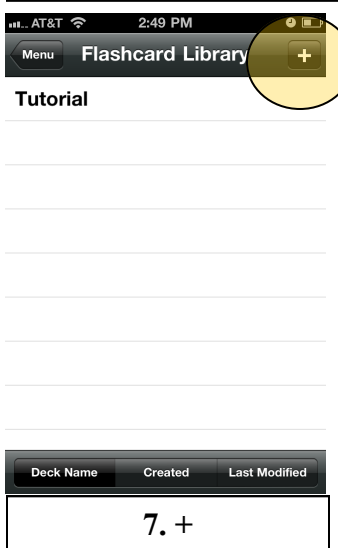

Flash Card App for iPhone / iPad / iPod Touch

10. bisdgeo

11. Select deck

12. Add to Library

13. Cancel

14. Library

15. Select deck

16. Study

17. Start Studying

18. Touch to flip
Swipe for next card