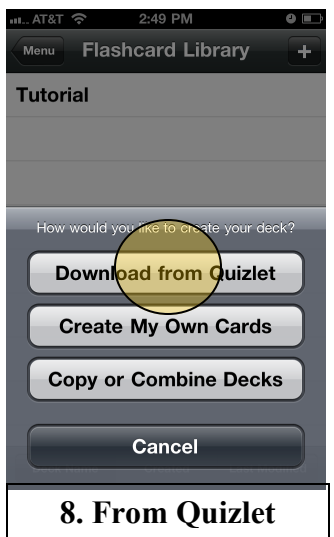

Flash Card App for iPhone / iPad / iPod Touch

10. bisdgeo

11. Select deck

12. Add to Library

13. Cancel

14. Library

15. Select deck

16. Study

17. Start Studying

18. Touch to flip
Swipe for next card