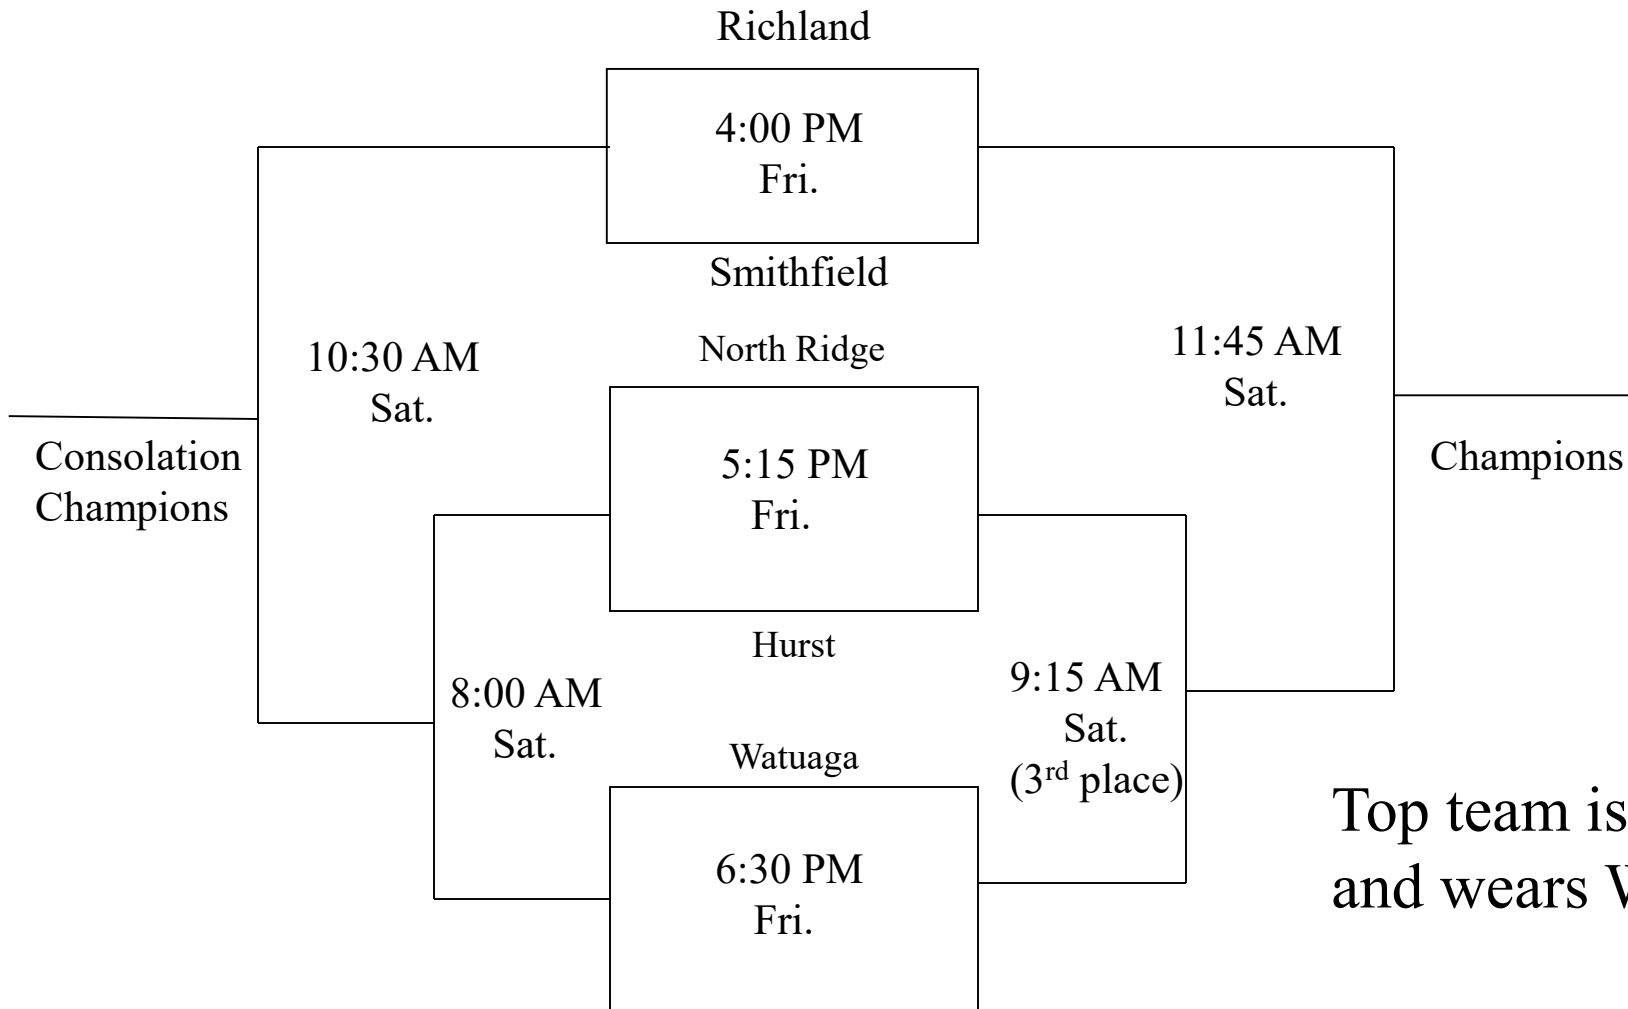

Richland Middle 8th Grade "A" Girl's Basketball

January 25-26, 2019

7400 Hovenkamp Dr. Richland Hills, TX 76118

Top team is home
and wears **WHITE**

Admissions: \$1.00 Student
\$ 2.00 Adult
(per day)