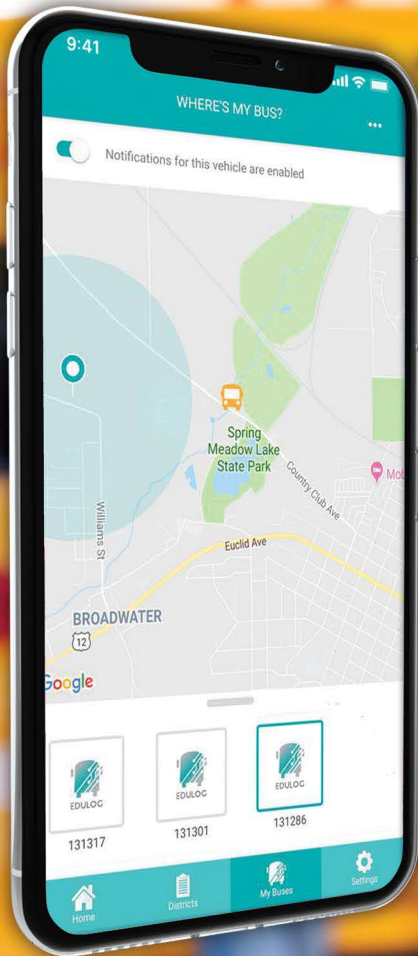

Edulog Parent Portal Lite

UP-TO-THE-MINUTE BUS ARRIVAL INFORMATION

DOWNLOAD

PARENTS EMPOWERED!

Parent Bus Tracking Application

- ▶ Where's My Bus?
- ▶ Bus Arrival Notifications
- ▶ Multiple Notification Zones
- ▶ Incoming Transportation Messages
- ▶ Apple (iOS) and Android
- ▶ Secure Access

Real Time Bus Location Information

Parent Portal Lite lets parents see the location of their school bus to gauge arrival times. Further, the app sends a push notification to their smartphone when the bus enters a user-defined geographic area. This area can define the neighborhood where the bus stop is located, the school location, or other locations providing meaningful information to the parents. Parents only receive access by using a district-provided registration code. These codes can even be created for single-use purposes such as field trips. With this information, parents feel secure about their child's trip on the school bus!