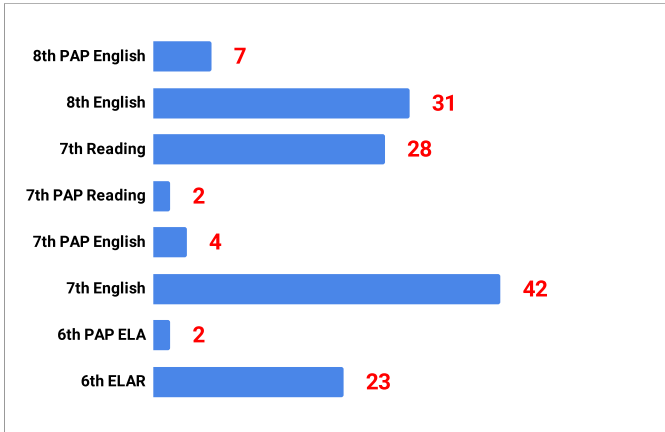

Failures by Subject

English/Reading Failures by Grade Level