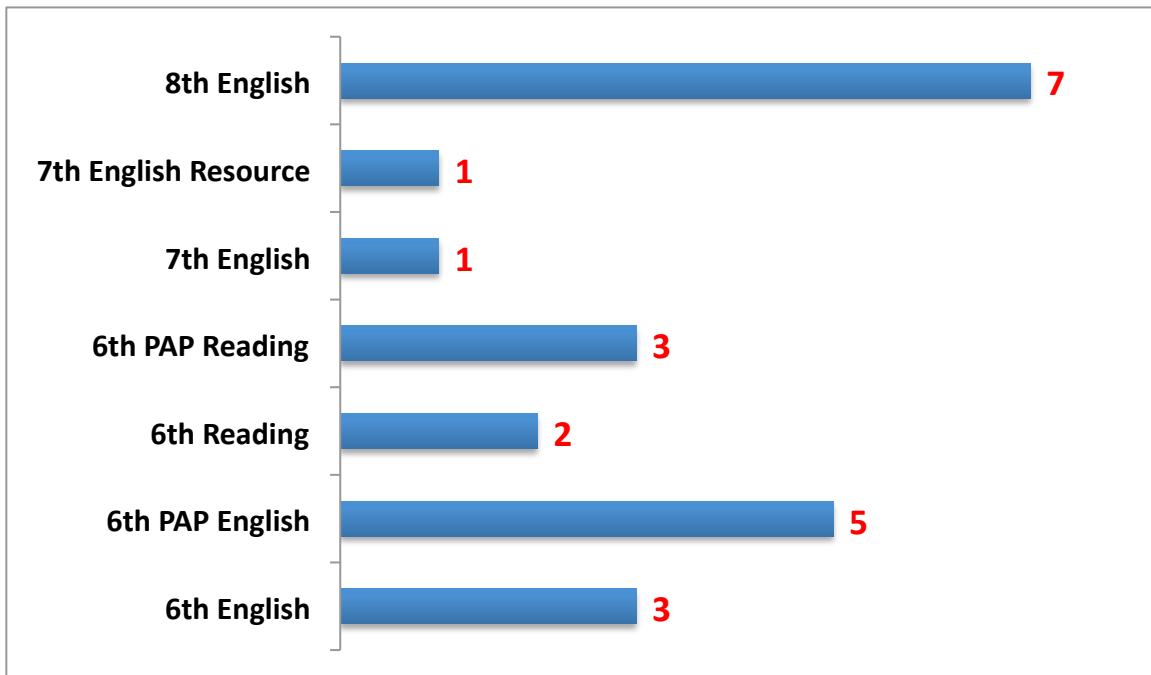

Dashboard Information for SMS- 4th Six weeks 2012-2013

English/Language Arts Failures By Class