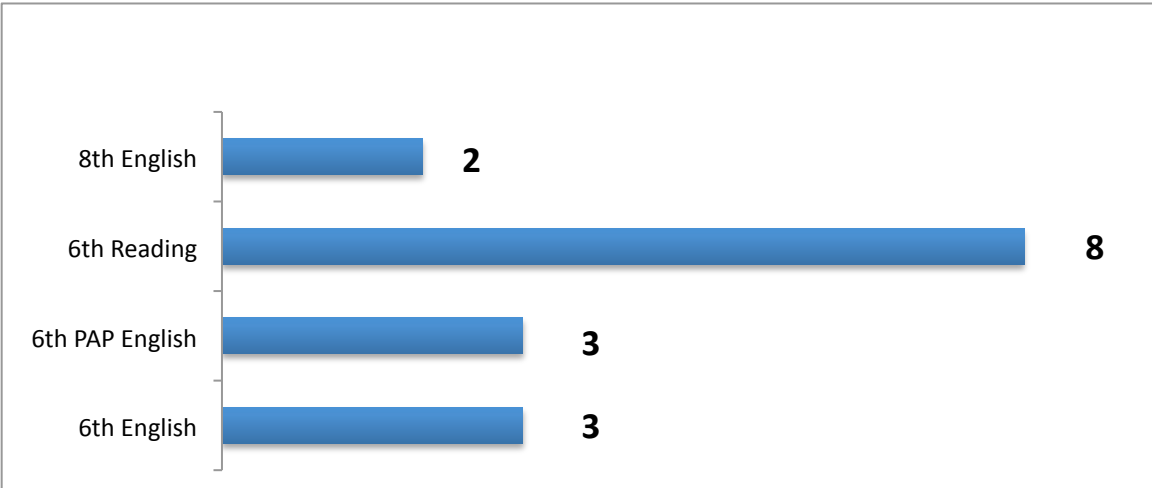

Dashboard Information for SMS-2nd six weeks 2012-2013

English/Language Arts Failures By Class