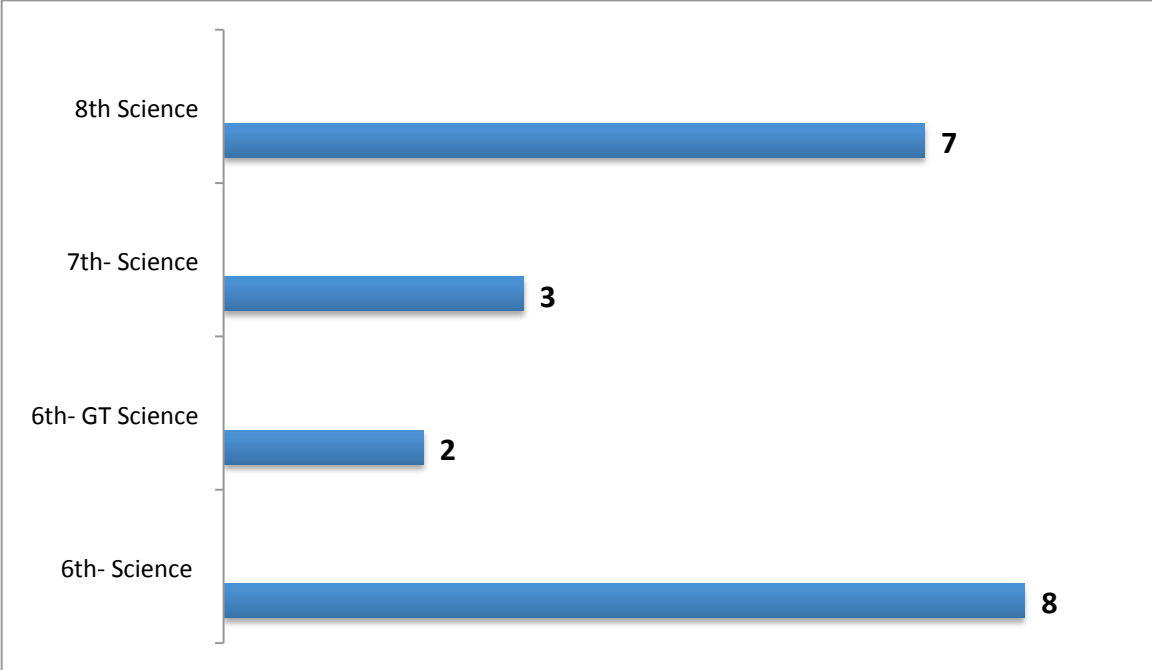

Dashboard Information for SMS-2nd six weeks 2012-2013

Science Failures by Class

History Failures By Class

Dashboard Information for SMS-2nd six weeks 2012-2013

Elective Failures By Course