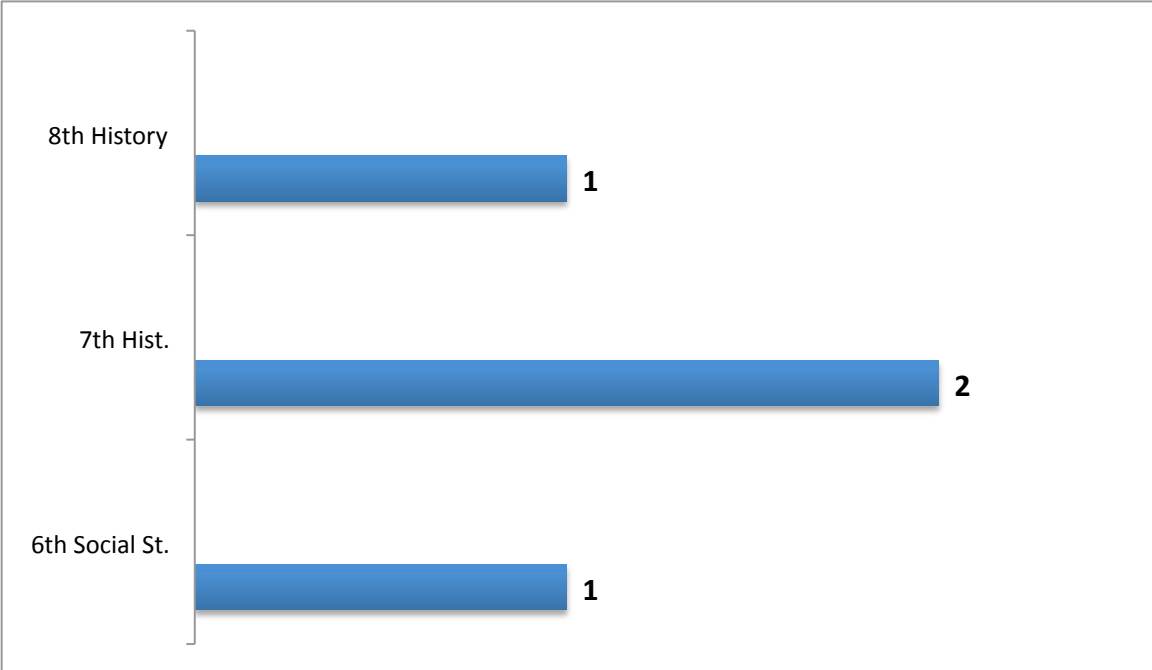

History Failures By Class