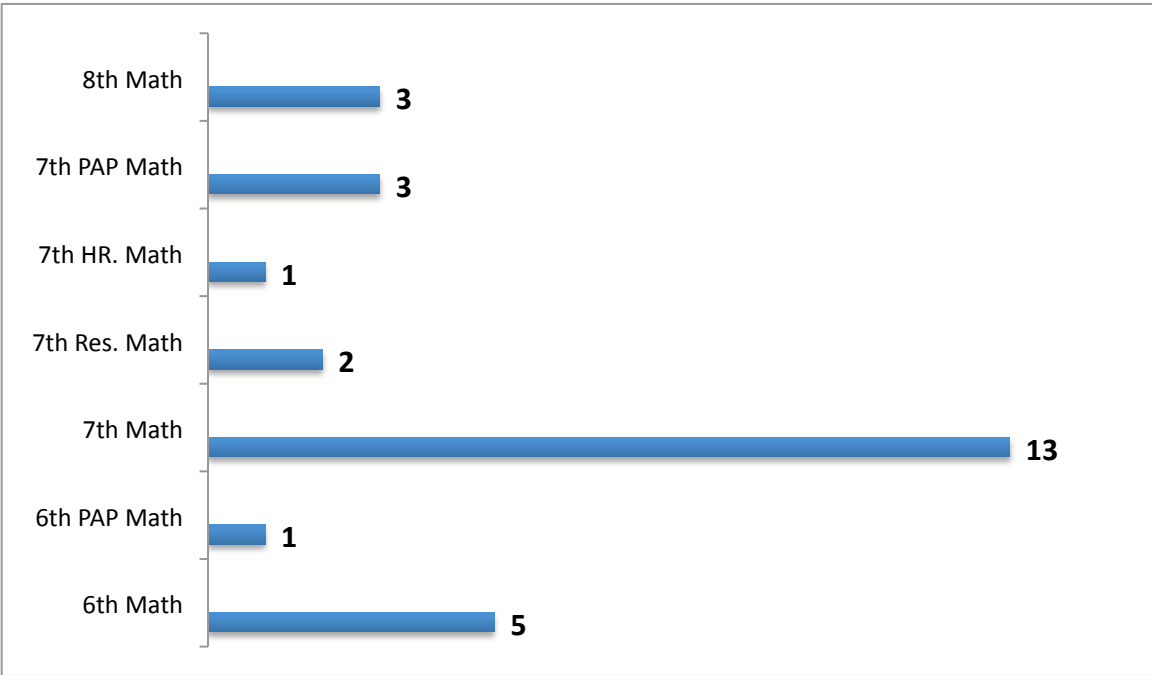

Math Failures By Class