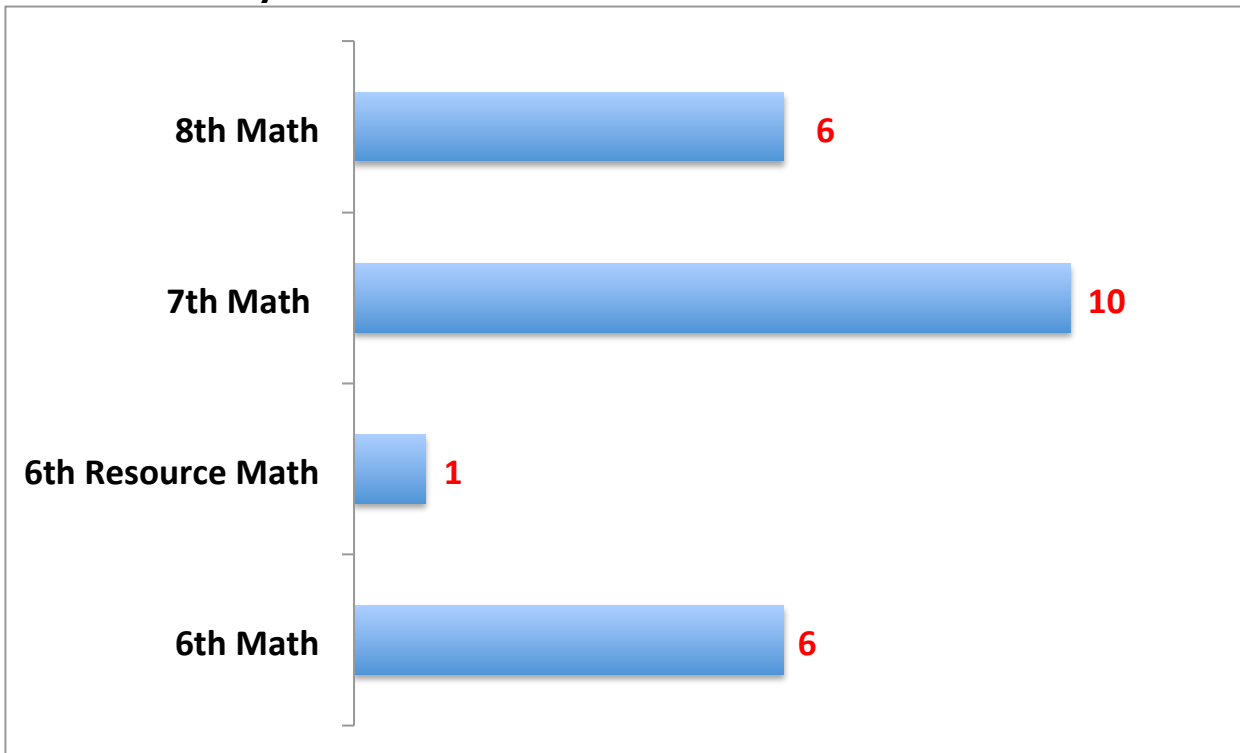

Math Failures by Grade Level