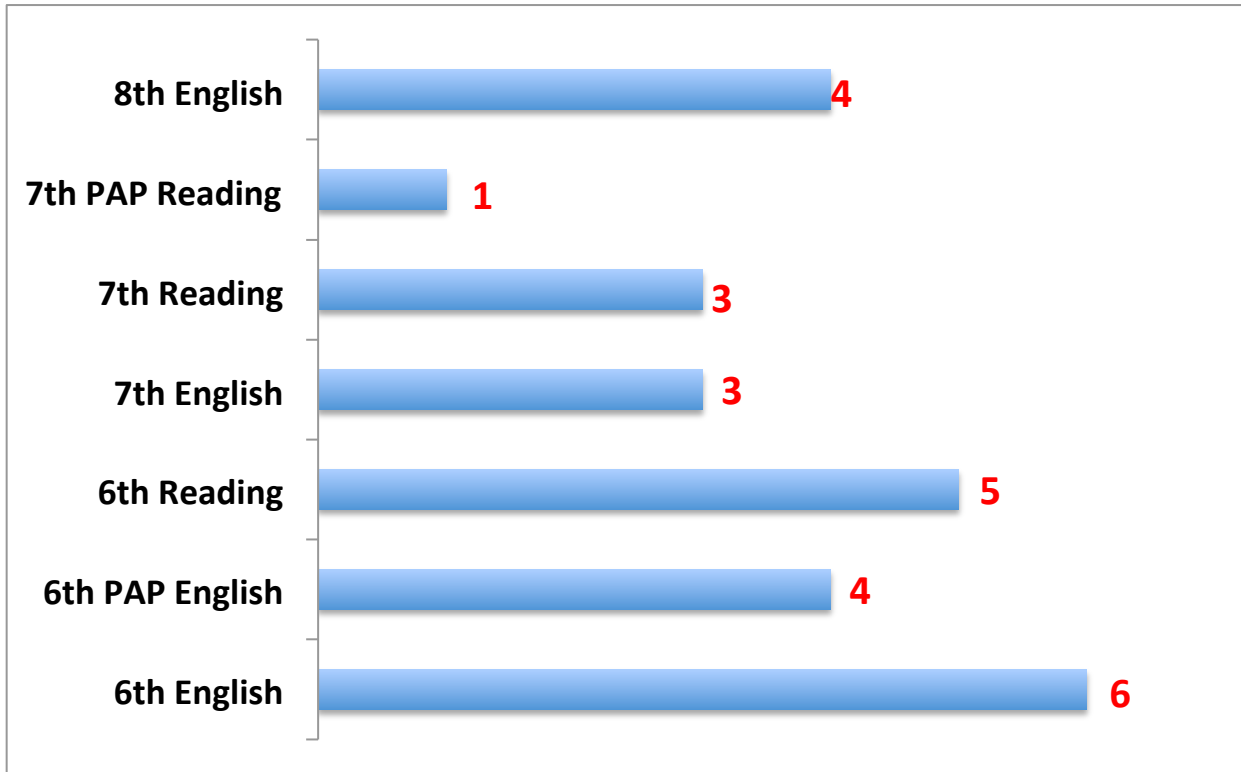

5th Six Weeks Dashboard 2013-2014

English/Reading Failures by Grade Level