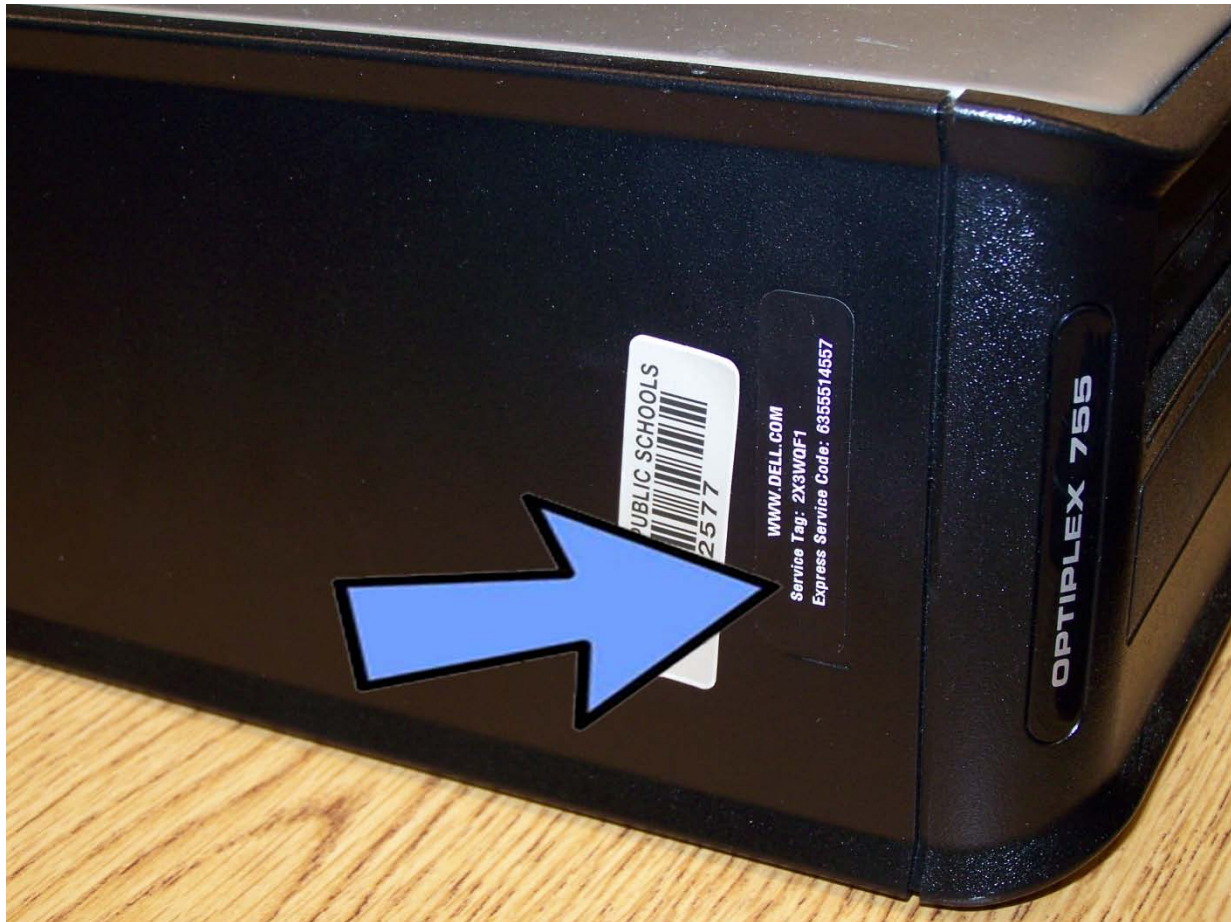

How do I find my Service tag number?

This number is important to the Techs, because they need it to order replacement parts from Dell to fix your computer.

If your machine is dead, the Service Tag can be located on the left had corner of your machine.

See the screen shot below for the larger shot of the actual Service Tag.

WWW.DELL.COM

Service Tag: 4BP4D91

Express Service Code: 9414451477

OPTIPLEX GX620